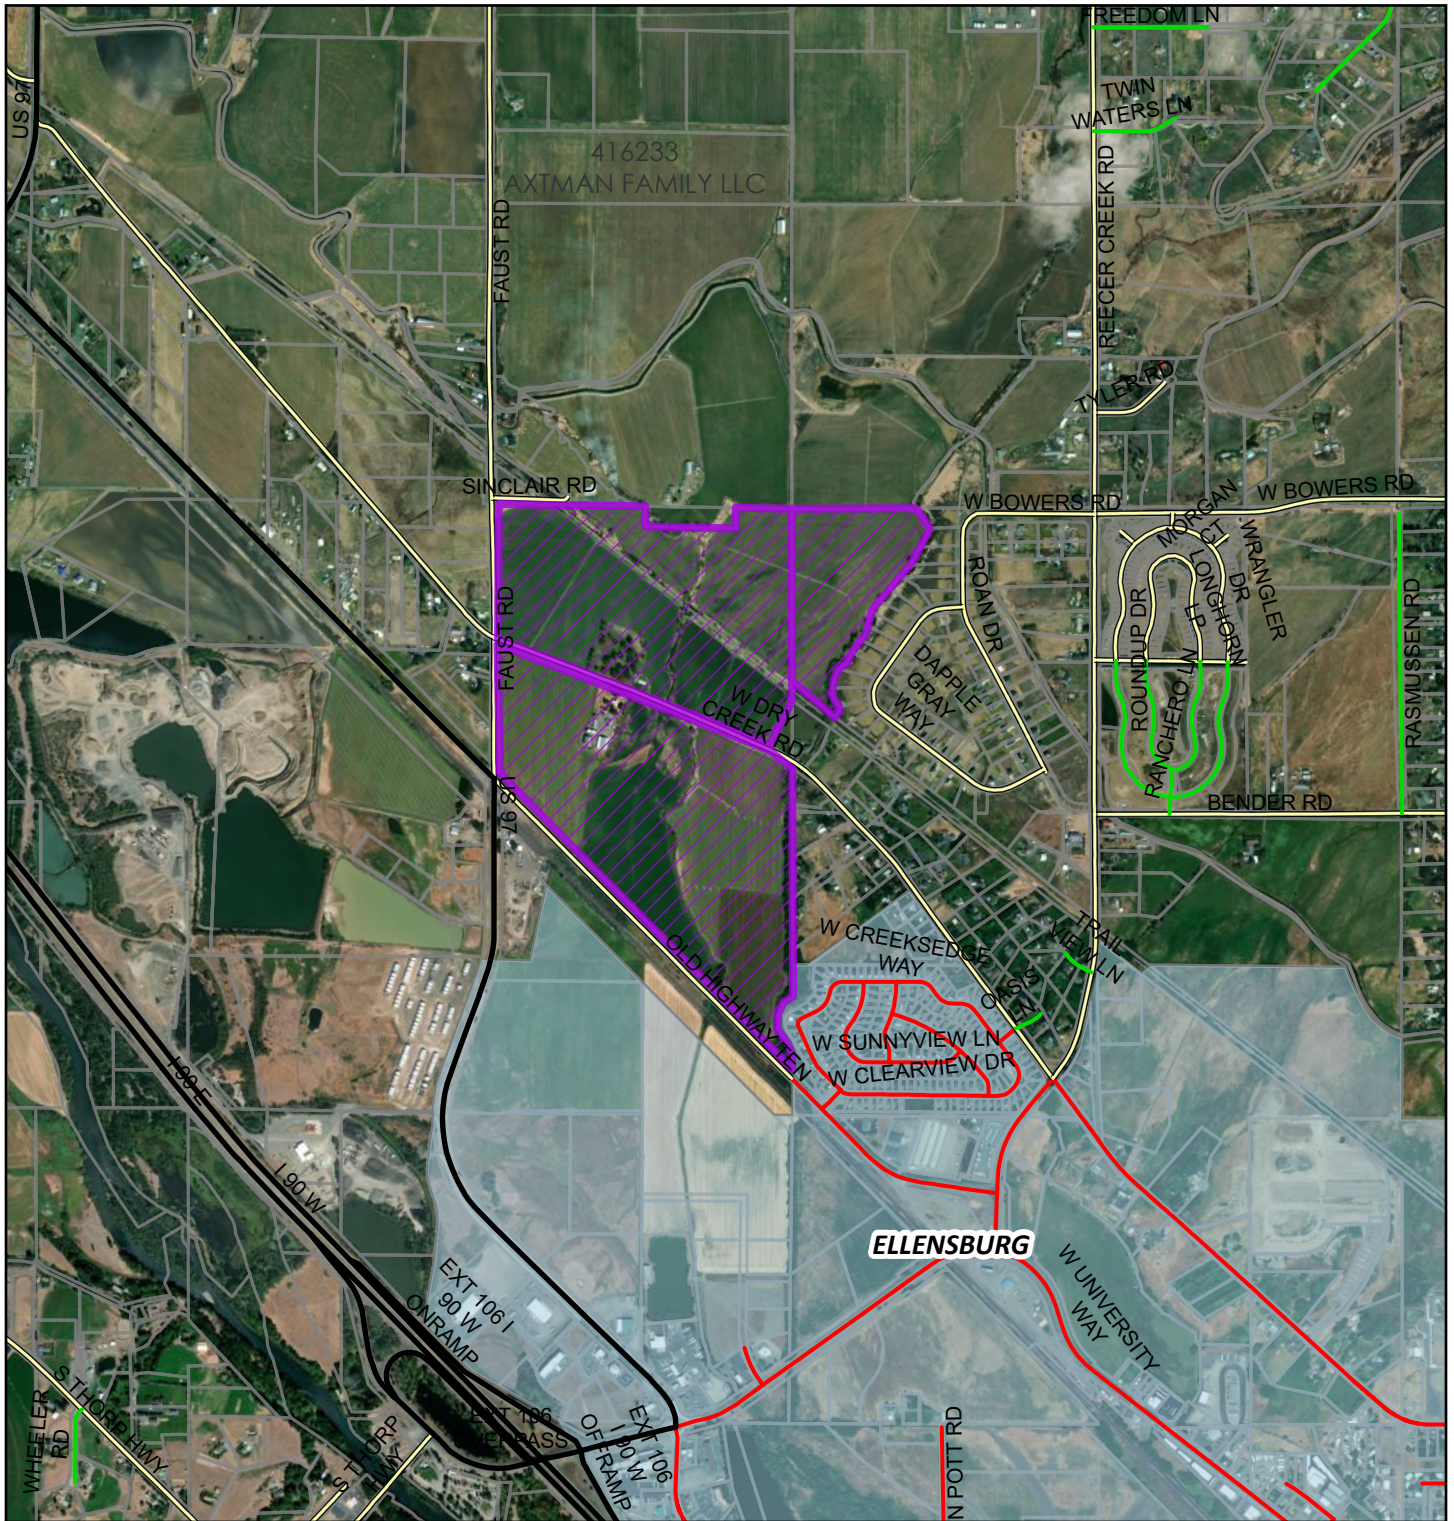

BL-26-00004 Central WA Land Group

Aerial View

Vantor, Earthstar Geographics

2026

0 500 1,000 Feet

0 310 620 Meters

Coordinate System: NAD 1983 StatePlane Washington South FIPS 4602 Feet